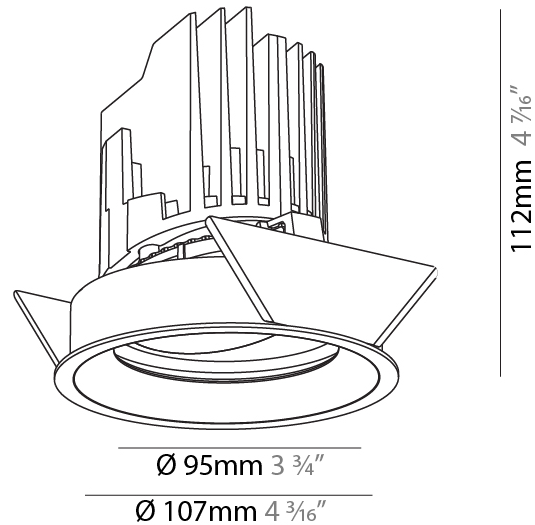

GENERAL

Series: Bioniq
Subseries: Bioniq Round Adjustable
Brand: Prolicht
Division: Architectural
Mounting Type: Recessed
Mounting Location: Ceiling
Subcategory: Downlight

PHYSICAL

Shape: Round
Diameter (mm): 107
Diameter (in): 4 3/16
Height (mm): 112
Height (in): 4 7/16
Min. Recessing Depth (mm): 130
Min. Recessing Depth (in): 5 1/8
Light Distribution: Adjustable / Downlight
Weight (kg): 0.46
Weight (lbs): 1.01
Fixture Finish: [SSR / BKV / CWI / CRY / HAB / UFT / ITA / RUA / FTG / MYG / LOD / PUS / FRO / FUP / KIA / POP / BLS / SPG / MEY / GOH / GUM / CHC / COM / ABZ / JAG / OBR / MOS / ROR](#)
Fixture Material: Aluminum Die Cast
Cut-out Measurements: 98mm / 3 7/8"

ELECTRICAL

Lamp Type: LED (Zhaga Standard)
Input Wattage (W): 16.5
Total Output Wattage (W): 14.7
Dimming: Dali Dimming
Driver Included: No
Driver Location: Recessed Housing
Driver Type: Constant Current - 120Vac
Driver Class: Class 2
Input Voltage (V): 120
Constant Current (MA): 350

LED

Number of LEDs: 1
Color Temperature (°K): Warm Dim
Max. Delivered Lumen (lm): 760
Nominal Lumen (lm): 1140
CRI: >90 CRI

OPTICAL

Reflector°: [20 / 40 / 60](#)
Adjustability: Rotational 355°; Tilt 30°

RATINGS AND CERTIFICATIONS

Certified By: Certified for North American Standards
IP rating: IP20