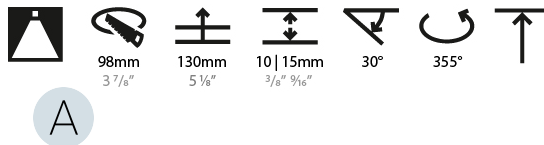

GENERAL

Series: Bioniq
Subseries: Bioniq Round Adjustable
Brand: Prolicht
Division: Architectural
Mounting Type: Recessed
Mounting Location: Ceiling
Subcategory: Downlight

PHYSICAL

Shape: Round
Diameter (mm): 107
Diameter (in): 4 3/16
Height (mm): 112
Height (in): 4 7/16
Min. Recessing Depth (mm): 130
Min. Recessing Depth (in): 5 1/8
Light Distribution: Adjustable / Downlight
Weight (kg): 0.46
Weight (lbs): 1.01
Fixture Finish: [SSR / BKV / CWI / CRY / HAB / UFT / ITA / RUA / FTG / MYG / LOD / PUS / FRO / FUP / KIA / POP / BLS / SPG / MEY / GOH / GUM / CHC / COM / ABZ / JAG / OBR / MOS / ROR](#)
Fixture Material: Aluminum Die Cast
Cut-out Measurements: 98mm / 3 7/8"

ELECTRICAL

Lamp Type: LED (Zhaga Standard)
Input Wattage (W): 16.5
Total Output Wattage (W): 14.7
Dimming: Dali Dimming
Driver Included: No
Driver Location: Recessed Housing
Driver Type: Constant Current - 120Vac
Driver Class: Class 2
Input Voltage (V): 120
Constant Current (MA): 350

LED

Number of LEDs: 1
Color Temperature (°K): Warm Dim
Max. Delivered Lumen (lm): 760
Nominal Lumen (lm): 1140
CRI: >90 CRI

OPTICAL

Reflector°: [20 / 40 / 60](#)
Adjustability: Rotational 355°; Tilt 30°

RATINGS AND CERTIFICATIONS

Certified By: Certified for North American Standards
IP rating: IP20