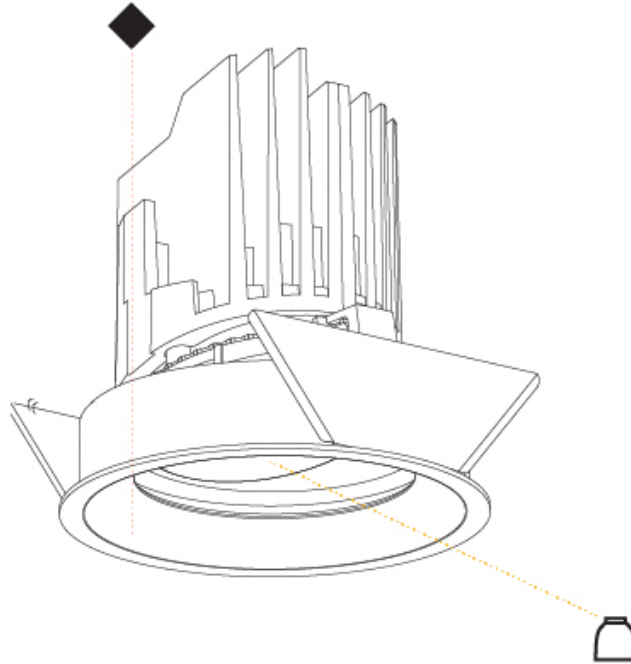

BIONIQ ROUND ADJUSTABLE RECESSED

A35542-

PROJECT _____

TYPE _____

SPECIFIER _____

QUANTITY _____

DATE _____