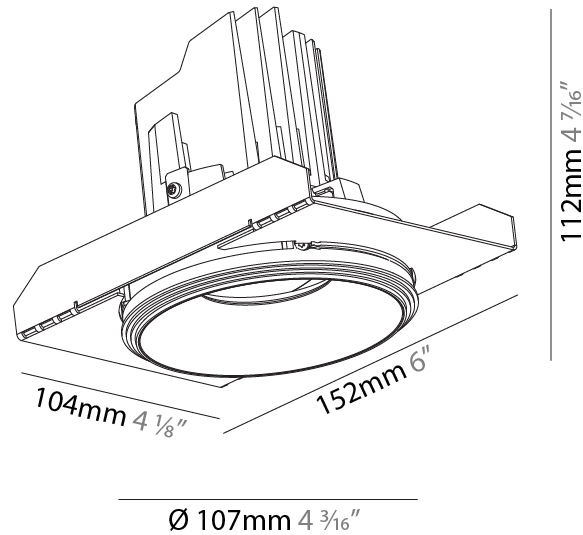

PHYSICAL

Shape: Round
Diameter (mm): 107
Diameter (in): 4 3/16
Height (mm): 112
Height (in): 4 7/16
Ceiling Thickness (mm): 10 / 12.5 / 15 / 25
Ceiling Thickness (in): 3/8 or 1/2 or 9/16 or 1
Min. Recessing Depth (mm): 130
Min. Recessing Depth (in): 5 1/8
Light Distribution: Adjustable / Downlight
Weight (kg): 0.609
Weight (lbs): 1.34
Fixture Finish: SSR / BKV / CWI / CRY / HAB / UFT / ITA / RUA / FTG / MYG / LOD / PUS / FRO / FUP / KIA / POP / BLS / SPG / MEY / GOH / GUM / CHC / COM / ABZ / JAG / OBR / MOS / ROR
Fixture Material: Aluminum Die Cast
Cut-out Measurements: Ø 111mm / 4 3/8"
Upon Request: Unique Ceiling Thickness

ELECTRICAL

Lamp Type: LED (Zhaga Standard)
Input Wattage (W): 16.5
Total Output Wattage (W): 14.7
Dimming: Dali Dimming
Driver Included: No
Driver Location: Recessed Housing
Driver Type: Constant Current - 120Vac
Driver Class: Class 2
Housing: See Components
Input Voltage (V): 120
Constant Current (MA): 350

LED

Number of LEDs: 1
Max. Delivered Lumen (lm): 770
Nominal Lumen (lm): 1140
CRI: >90 CRI
Lamp Life (hrs): 50000
Upon Request: RGB-W Tunable White Special Color Temperature Special LED

OPTICAL

Reflector: 20 / 40 / 60
Adjustability: Rotational 355°; Tilt 10°
Upon Request: Special Beam Angles

RATINGS AND CERTIFICATIONS

Certified By: Certified for North American Standards
IP rating: IP20