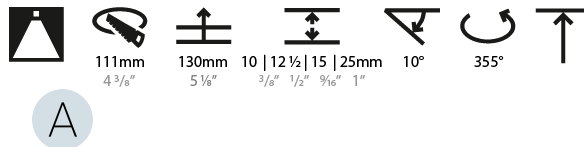

PHYSICAL

Shape: Round
Diameter (mm): 107
Diameter (in): 4 3/16
Height (mm): 112
Height (in): 4 7/16
Ceiling Thickness (mm): 10 / 12.5 / 15 / 25
Ceiling Thickness (in): 3/8 or 1/2 or 9/16 or 1
Min. Recessing Depth (mm): 130
Min. Recessing Depth (in): 5 1/8
Light Distribution: Adjustable / Downlight
Weight (kg): 0.609
Weight (lbs): 1.34
Fixture Finish: SSR / BKV / CWI / CRY / HAB / UFT / ITA / RUA / FTG / MYG / LOD / PUS / FRO / FUP / KIA / POP / BLS / SPG / MEY / GOH / GUM / CHC / COM / ABZ / JAG / OBR / MOS / ROR
Fixture Material: Aluminum Die Cast
Cut-out Measurements: Ø 111mm / 4 3/8"
Upon Request: Unique Ceiling Thickness

ELECTRICAL

Lamp Type: LED (Zhaga Standard)
Input Wattage (W): 16.5
Total Output Wattage (W): 14.7
Dimming: Dali Dimming
Driver Included: No
Driver Location: Recessed Housing
Driver Type: Constant Current - 120Vac
Driver Class: Class 2
Housing: See Components
Input Voltage (V): 120
Constant Current (MA): 350

LED

Number of LEDs: 1
Max. Delivered Lumen (lm): 770
Nominal Lumen (lm): 1140
CRI: >90 CRI
Lamp Life (hrs): 50000
Upon Request: RGB-W Tunable White Special Color Temperature Special LED

OPTICAL

Reflector: 20 / 40 / 60
Adjustability: Rotational 355°; Tilt 10°
Upon Request: Special Beam Angles

RATINGS AND CERTIFICATIONS

Certified By: Certified for North American Standards
IP rating: IP20