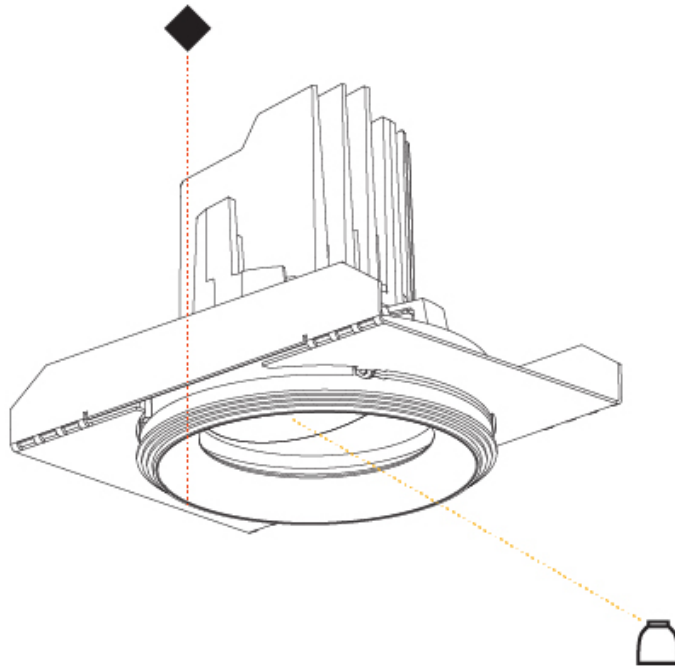

BIONIQ ROUND ADJUSTABLE TRIMLESS

A35527-

PROJECT	_____
TYPE	_____
SPECIFIER	_____
QUANTITY	_____
DATE	_____